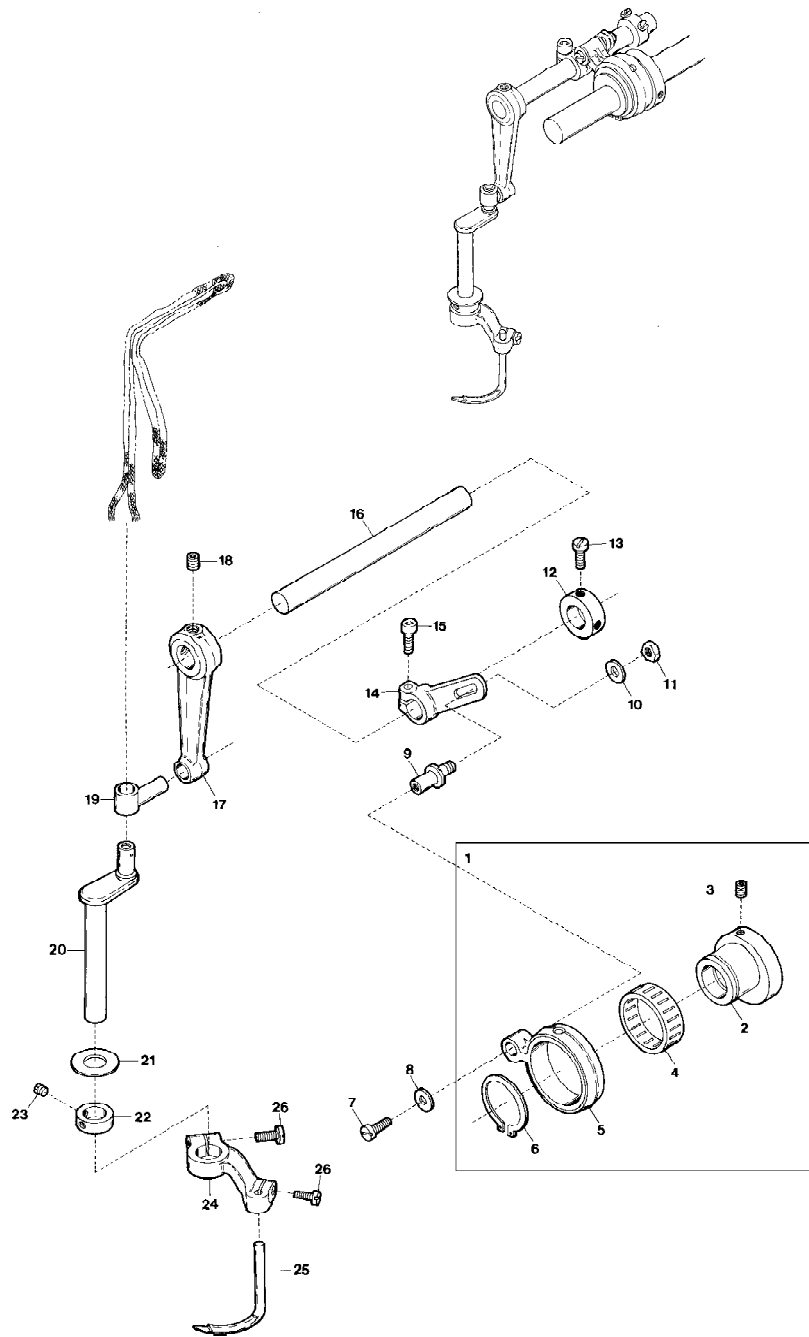

Ref. No.	Parts No.	Amt. Req.	Ref. No.	Parts No.	Amt. Req.	Ref. No.	Parts No.	Amt. Req.	Ref. No.	Parts No.	Amt. Req.
1	6100217	1	16	6100222	1						
2	6100218	1	17	6100224	1						
3	160003	2	18	160007	2						
4	6100219	1	19	6100355	1						
5	6100220	1	20	6100225	1						
6	6100144	1									
7	110009	1	21	6100226	1						
8	300006	1	22	6100227	1						
9	6100379	1	23	009526	2						
10	000528	1	24	6100228	1						
			25	6109305	1						
11	100003	1	26	110031	2						
12	6100053	1									
13	009604	2									
14	6100221	1									
15	120013	1