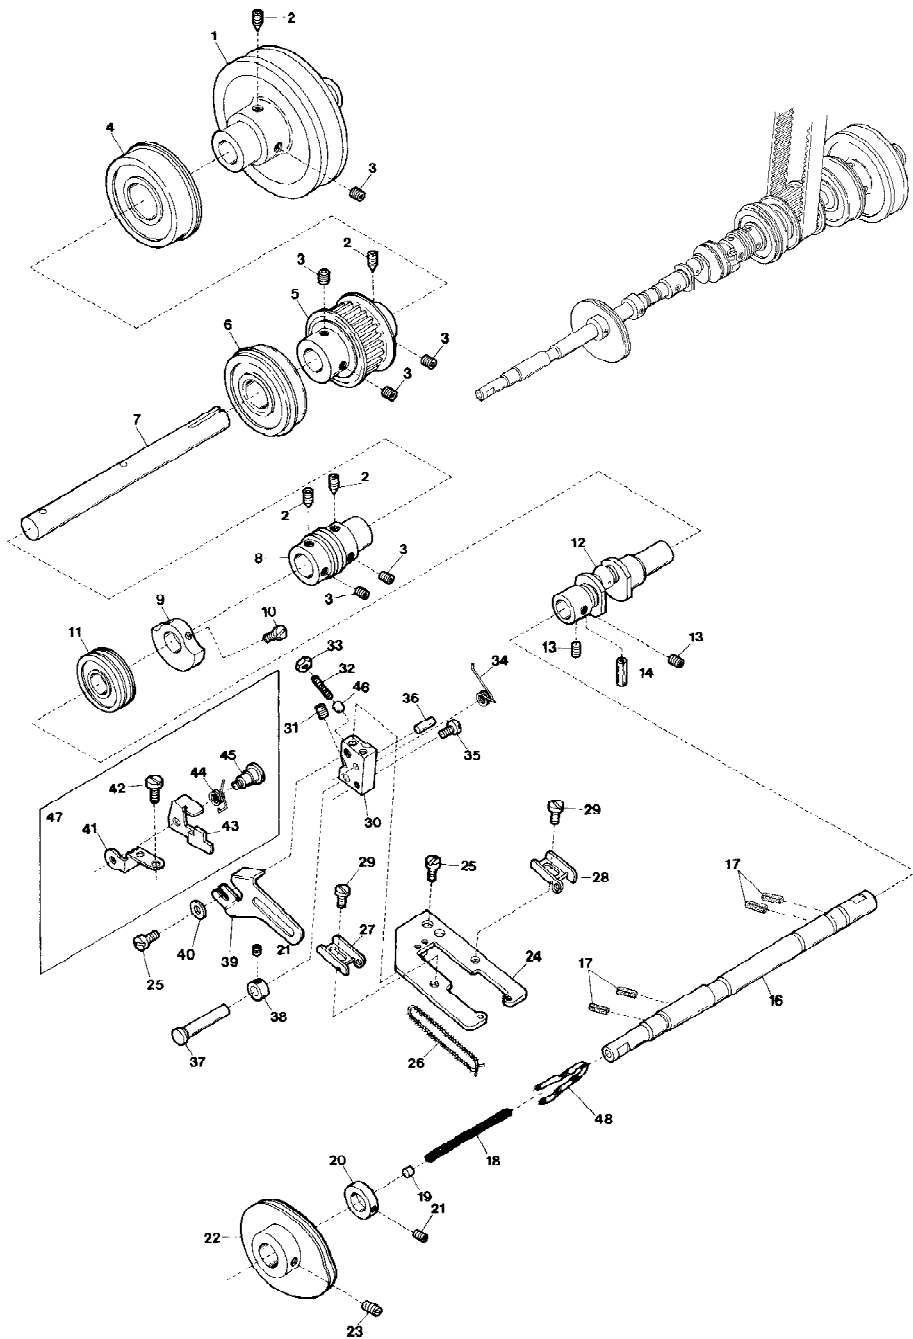

Ref. No.	Parts No.	Amt. Req.	Ref. No.	Parts No.	Amt. Req.	Ref. No.	Parts No.	Amt. Req.	Ref. No.	Parts No.	Amt. Req.
1	6100434	1	17	000397	4	31	160001	1	46	6100771	1
2	160005	4	18	000304	1	32	160008	1	47	6100772	1
3	160007	6	19	000730	1	33	000234	1	48	310093	1
4	6100865	1	20	6100453	1	34	6100764	1			
5	6100124	1	21	160000	2	35	110026	1			
6	6100622	1	22	6100463	1	36	340004	1			
7	6100485	1	23	150000	2	37	6100765	1			
8	6100484	1	24	6100760	1	38	6100766	1			
9	6100160	1	25	110002	3	39	6100767	1			
10	110009	2	26	000463	1	40	000531	1			
11	6100759	1	27	6100761	1	41	6100768	1			
12	6100433	1	28	6100762	1	42	110013	2			
13	160004	2	29	110027	2	43	6100769	1			
14	001107	1	30	6100763	1	44	6100770	1			
15						45	170003	1			
16	6100427	1