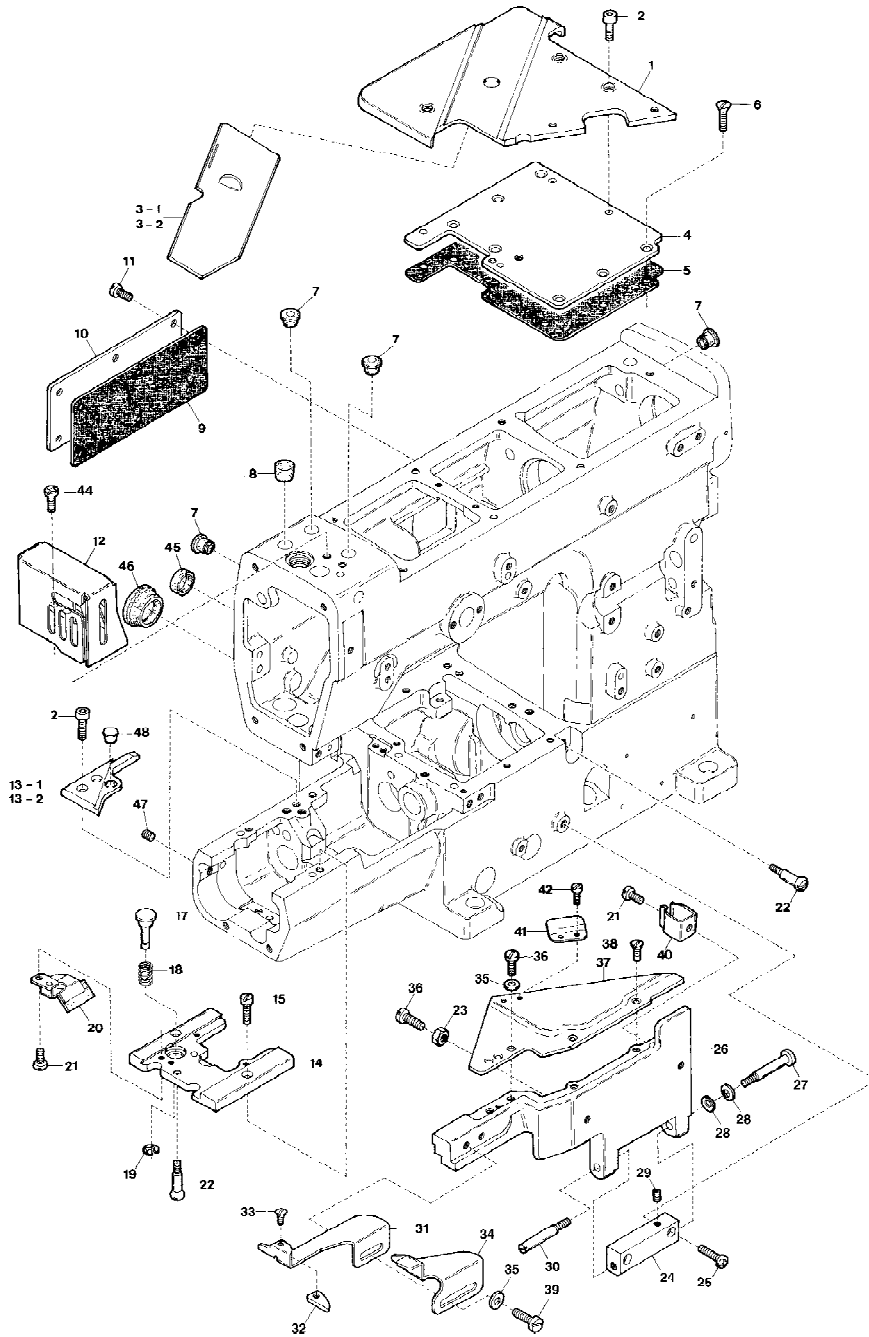

## Parts Number List

*HIGHT SPEED CYLINDER BED CHAIN STITCH MACHINE*

*CC2700 CLASS*

本零件号码列表以 CC2700-1 □□为基本型插图。

如需订货，请告知 PARTS No. (零件号码) (例如 6200066)。

☆隔距标注在图上 Ref. No. 后 (比如 7-1 (3.2 ~ 6.4) 表示 Ref. No. 7-1 对应针距 3.2, 4.0, 4.8, 5.6, 6.4 各隔距。)

☆ The gauge width is indicated adjacent to Ref. No. of the illustration.

(e. g. 7-1(3.2-6.4) means that Ref. No. 7-1 is applicable to the needle distances of 3.2, 4.0, 4.8, 5.6, and 6.4.)

☆ For special order parts, the mark EXTRA have been indicated adjacent to Ref. NO. (e. g. 37-2 (EXTRA)).

### MODELS

CC2700

CC2703

CC2713

**YAMATO SEWING MACHINE MFG. CO., LTD.**

Ref. No.	Parts No.	Amt. Req.	Ref. No.	Parts No.	Amt. Req.	Ref. No.	Parts No.	Amt. Req.	Ref. No.	Parts No.	Amt. Req.
1	6100005	1	16	6100721	1	31					
2	110045	11	17	160000	1	32					
3	6100011	1	18	6100706	1	33	6100029	1			
4	6100012	1	19	6100722	1	34	005075	1			
5	6100013	1	20	000924	1	35	6100700	1			
6						36	120016	4			
7			21	6100723	1	37	340000	4			
8			22	110041	2	38					
9	6100701	1	23	6100724	1	39	000726	5			
10	6100016	1	24	110012	1	40	110013	1			
11	6100017	1	25	6100725	1						
12			26	300101	1						
13	6100705	1	27	170002	1						
14	6100720	1	28	6100396	1						
15	110048	2	29	6100726	1						