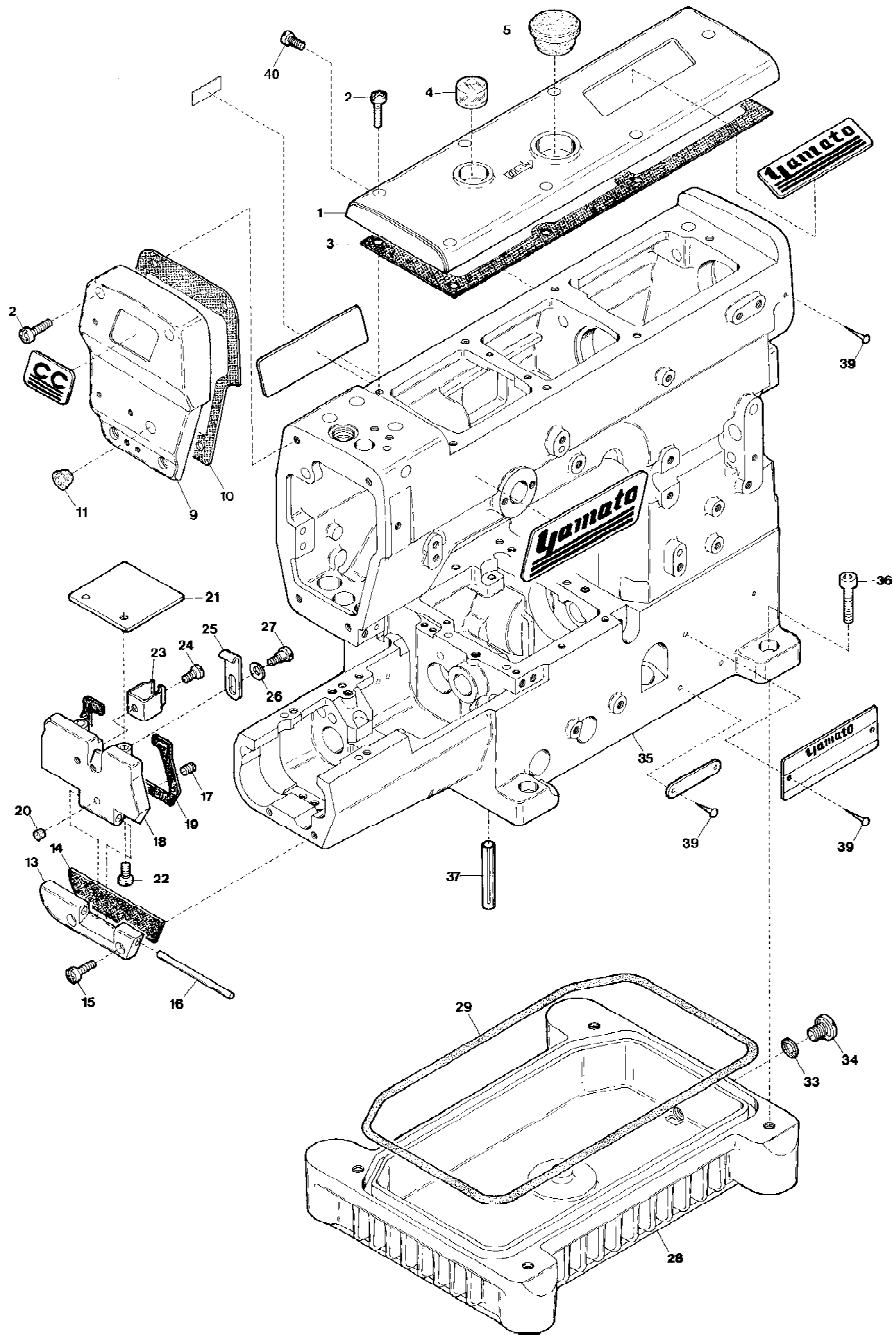

☆ The gauge width is indicated adjacent to Ref. No. of the illustration.

(e. g. 7-1(3.2-6.4) means that Ref. No. 7-1 is applicable to the needle distances of 3.2, 4.0, 4.8, 5.6, and 6.4.)

☆ For special order parts, the mark EXTRA have been indicated adjacent to Ref. NO. (e. g. 37-2 (EXTRA)).

### MODELS

CC2700

CC2703

CC2713

**YAMATO SEWING MACHINE MFG. CO., LTD.**

Ref. No.	Parts No.	Amt. Req.	Ref. No.	Parts No.	Amt. Req.	Ref. No.	Parts No.	Amt. Req.	Ref. No.	Parts No.	Amt. Req.
1	6100005	1	16	6100721	1	31					
2	110045	11	17	160000	1	32					
3	6100011	1	18	6100706	1	33	6100029	1			
4	6100012	1	19	6100722	1	34	005075	1			
5	6100013	1	20	000924	1	35	6100700	1			
6						36	120016	4			
7			21	6100723	1	37	340000	4			
8			22	110041	2	38					
9	6100701	1	23	6100724	1	39	000726	5			
10	6100016	1	24	110012	1	40	110013	1			
11	6100017	1	25	6100725	1						
12			26	300101	1						
13	6100705	1	27	170002	1						
14	6100720	1	28	6100396	1						
15	110048	2	29	6100726	1						