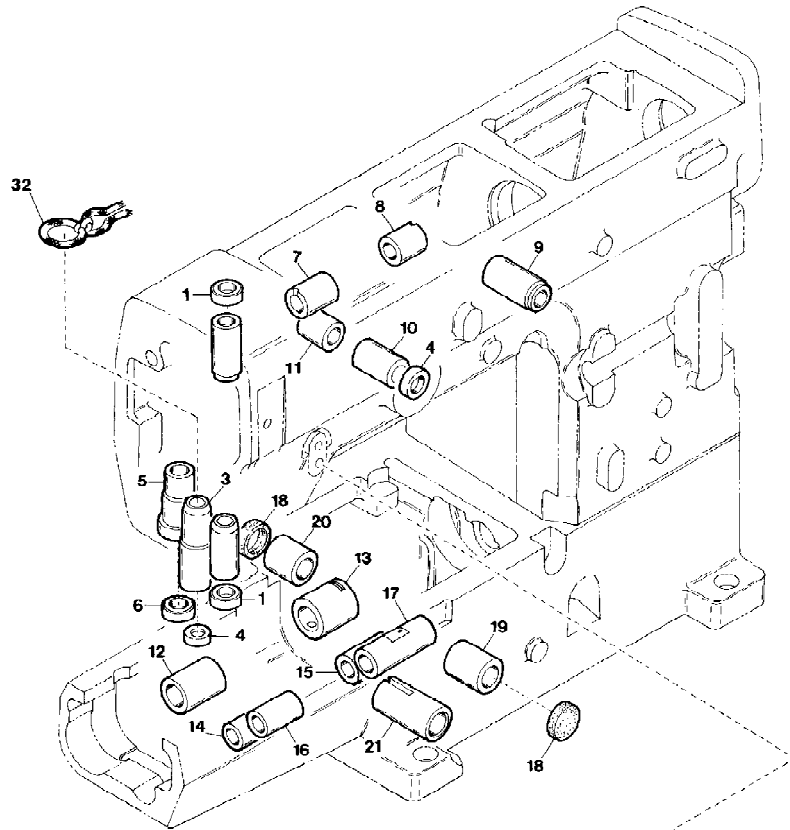

Ref. No.	Parts No.	Amt. Req.	Ref. No.	Parts No.	Amt. Req.	Ref. No.	Parts No.	Amt. Req.	Ref. No.	Parts No.	Amt. Req.
1	6101044	2	16	6100751	1	31	000334	1			
2			17	6100752	1	32	000195	1			
3	6100745	1	18	6100055	2	33	6100872	1			
4	6500316	2	19	6100753	1						
5	6100094	1	20	6100754	1						
6	6100095	1									
7	6100096	1	21	6100755	1						
8	6100097	1	22	6100756	1						
9	6100410	1	23	6100118	1						
10	6100746	1	24	009784	2						
			25	6100757	1						
			26	004236	2						
11	6100100	1	27	6100120	1						
12	6100747	1	28	006004	1						
13	6100748	1	29	000010	1						
14	6100749	1	30	000547	1						
15	6100750	1