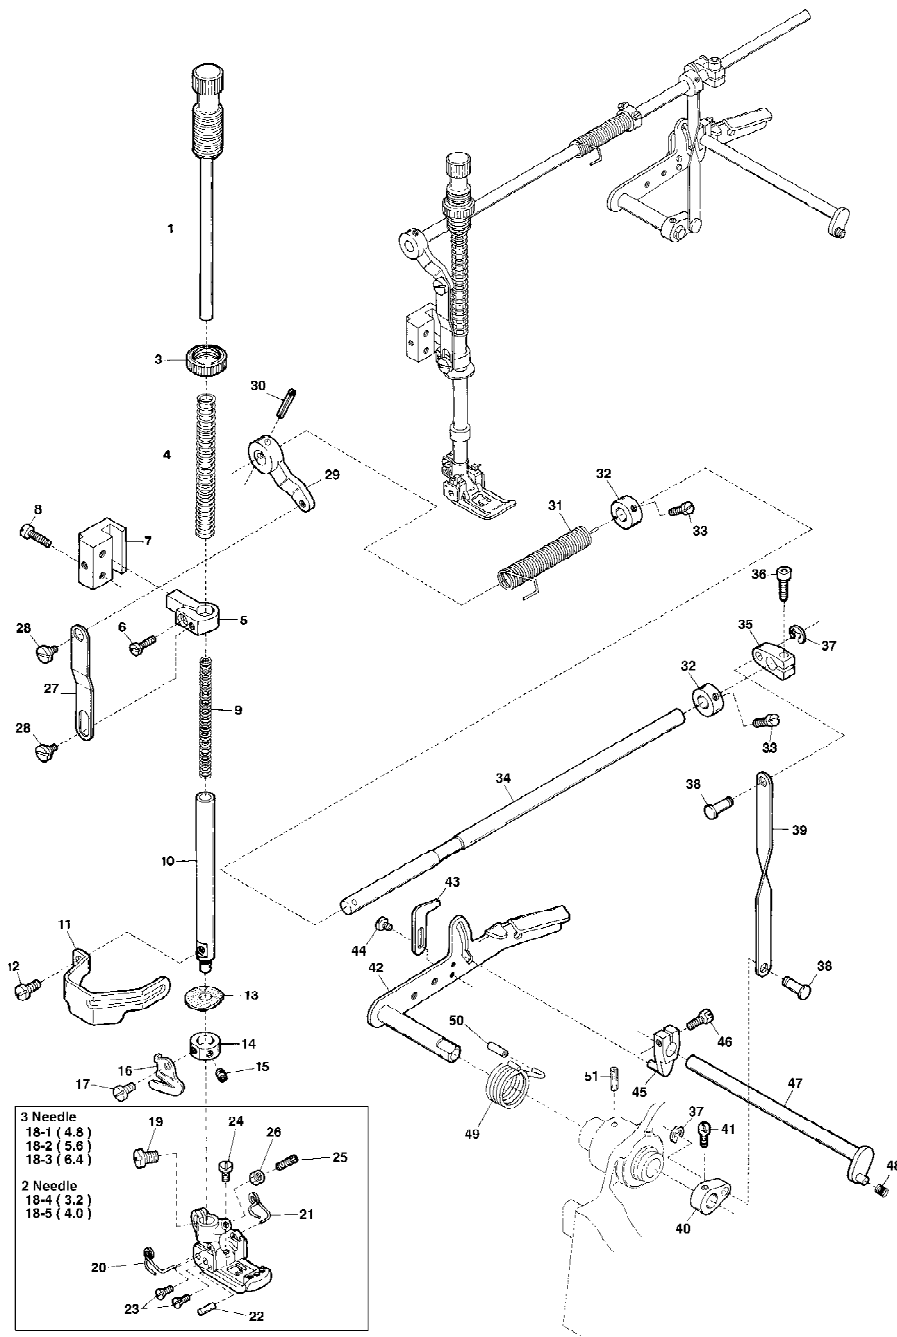

Ref. No.	Parts No.	Amt. Req.	Ref. No.	Parts No.	Amt. Req.	Ref. No.	Parts No.	Amt. Req.	Ref. No.	Parts No.	Amt. Req.
1	6100787	1	16	6200020	1	31	6100208	1	46	005542	1
2			17	110002	1	32	6100209	2	47	6100216	1
3	000445	1	18 -1	6307050	1	33	009604	4	48	6100044	1
4	6100788	1	18 -2	6307052	1	34	6100350	1	49	6100625	1
5	6100198	1	18 -3	6307054	1	35	6100210	1	50	6100624	1
6	004440	1	18 -4	6307000	1	36	120017	1			
7	6100200	1	18 -5	6307002	1	37	6100351	2	51	340014	1
8	004441	2	19	110004	1	38	6100352	2			
9	6100789	1	20	6107005	1	39	6100211	1			
10	6100202	1				40	6100212	1			
			21	6107006	1						
11	6100205	1	22	6107033	1	41	004591	1			
12	110002	1	23	130016	2	42	6100470	1			
13	6100203	1	24	110084	1	43	6100791	1			
14	6100790	1	25	260006	1	44	004358	2			
15	160001	1	26	000327	1	45	6100215	1			
			27	000690	1						
			28	006038	2						
			29	6100207	1						
			30	000690	1