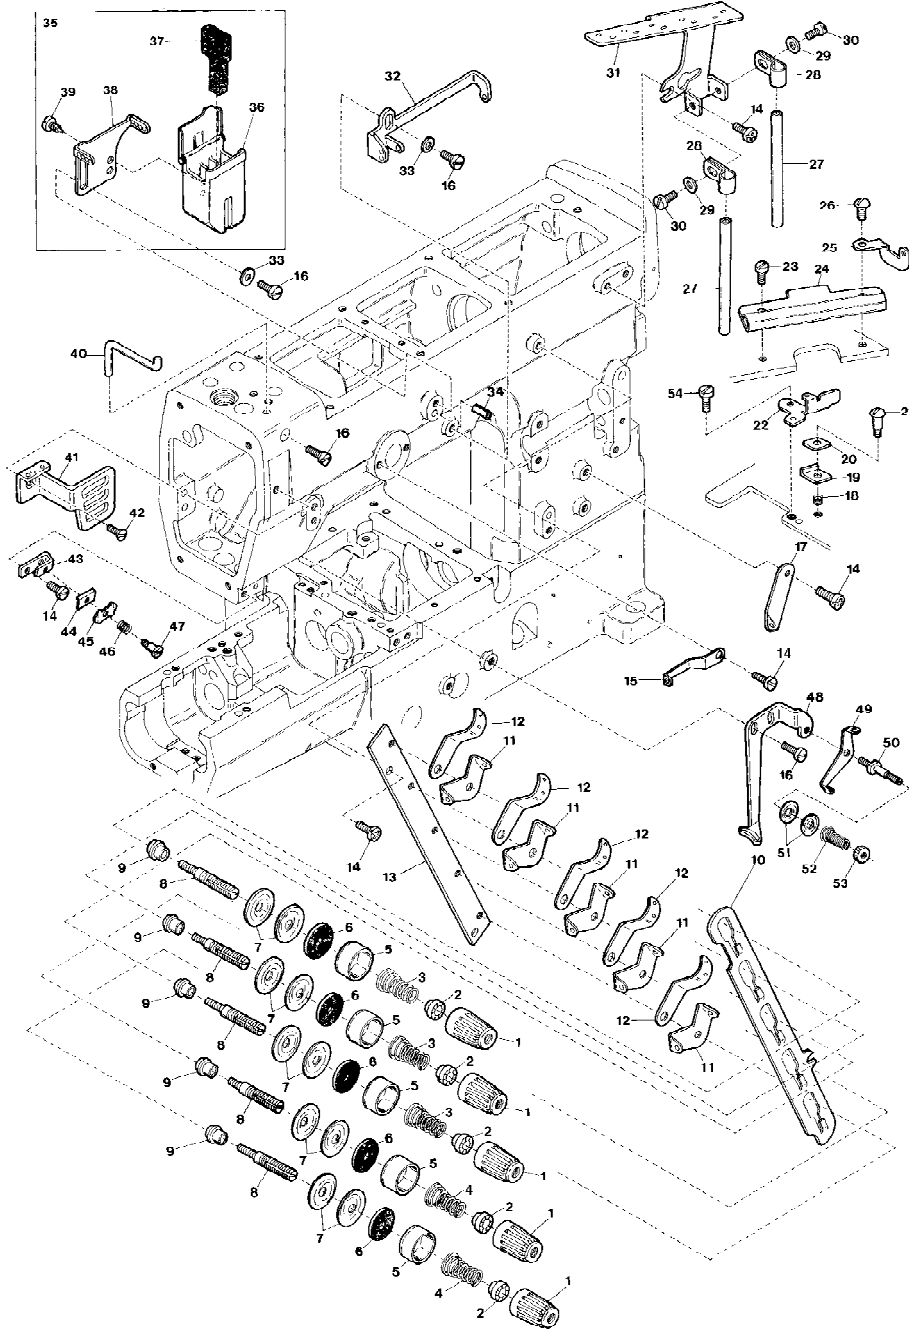

Ref. No.	Parts No.	Amnt. Req.	Ref. No.	Parts No.	Amnt. Req.	Ref. No.	Parts No.	Amnt. Req.	Ref. No.	Parts No.	Amnt. Req.
1	6100056	4	16	110009	5	31	6100075	1	46	6100195	1
2	6100057	4	17	6100072	1	32	6100076	1	47	001093	1
3	6100058	2	18	6100736	1	33	000538	2	48	6100742	1
4	6100059	2	19	6100737	1	34	000651	1	49	6100084	1
5	6100060	4	20	6100738	1	35	6100321	1	50	001818	1
6	000177	4				36	6100869	1			
7	6100062	8	21	170004	1	37	6100078	1	51	6100086	2
8	290029	4	22	6100462	1	38	6100079	1	52	001818	1
9	6100064	4	23	110101	1	39	350009	2	53	000360	1
10	6100065	1	24	6100739	1	40	6100080	1	54	110054	1
			25	6100740	1						
11	6100066	4	26	110100	1	41	6100081	1			
12	6100067	4	27	6100073	2	42	130003	1			
13	6100068	1	28	6100074	2	43	6100741	1			
14	110013	7	29	000532	2	44	6100193	1			
15	6100070	1	30	004353	2	45	6100194	1